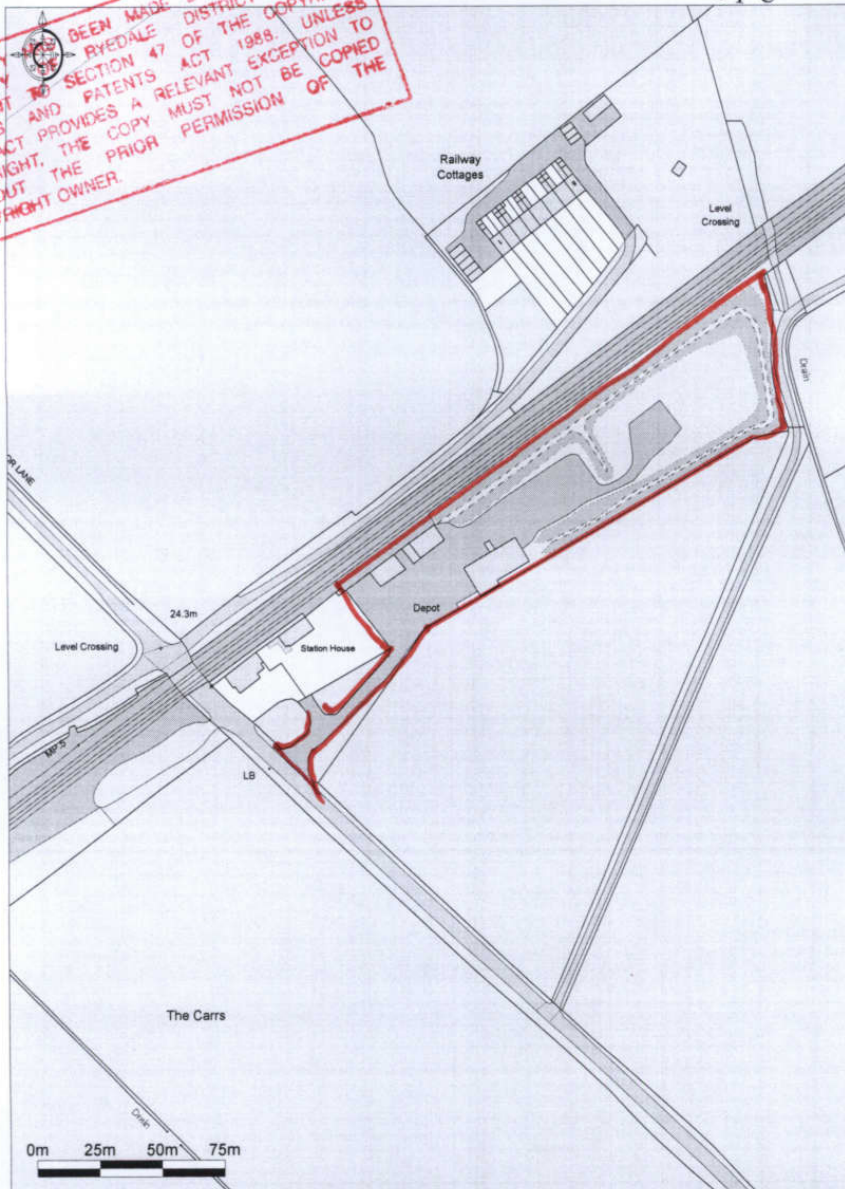

Land at Sledgate Garage
Low Moor Lane
Rillington

THIS COPY HAS BEEN MADE BY OR WITH THE AUTHORITY PURSUANT TO SECTION 47 OF THE COPYRIGHT, DESIGNS AND PATENTS ACT 1988. UNLESS THAT ACT PROVIDES A RELEVANT EXCEPTION TO COPYRIGHT, THE COPY MUST NOT BE COPIED WITHOUT THE PRIOR PERMISSION OF THE COPYRIGHT OWNER.

RYEDALE DM

29 AUG 2016

DEVELOPMENT
MANAGEMENT

16/01424/FUL